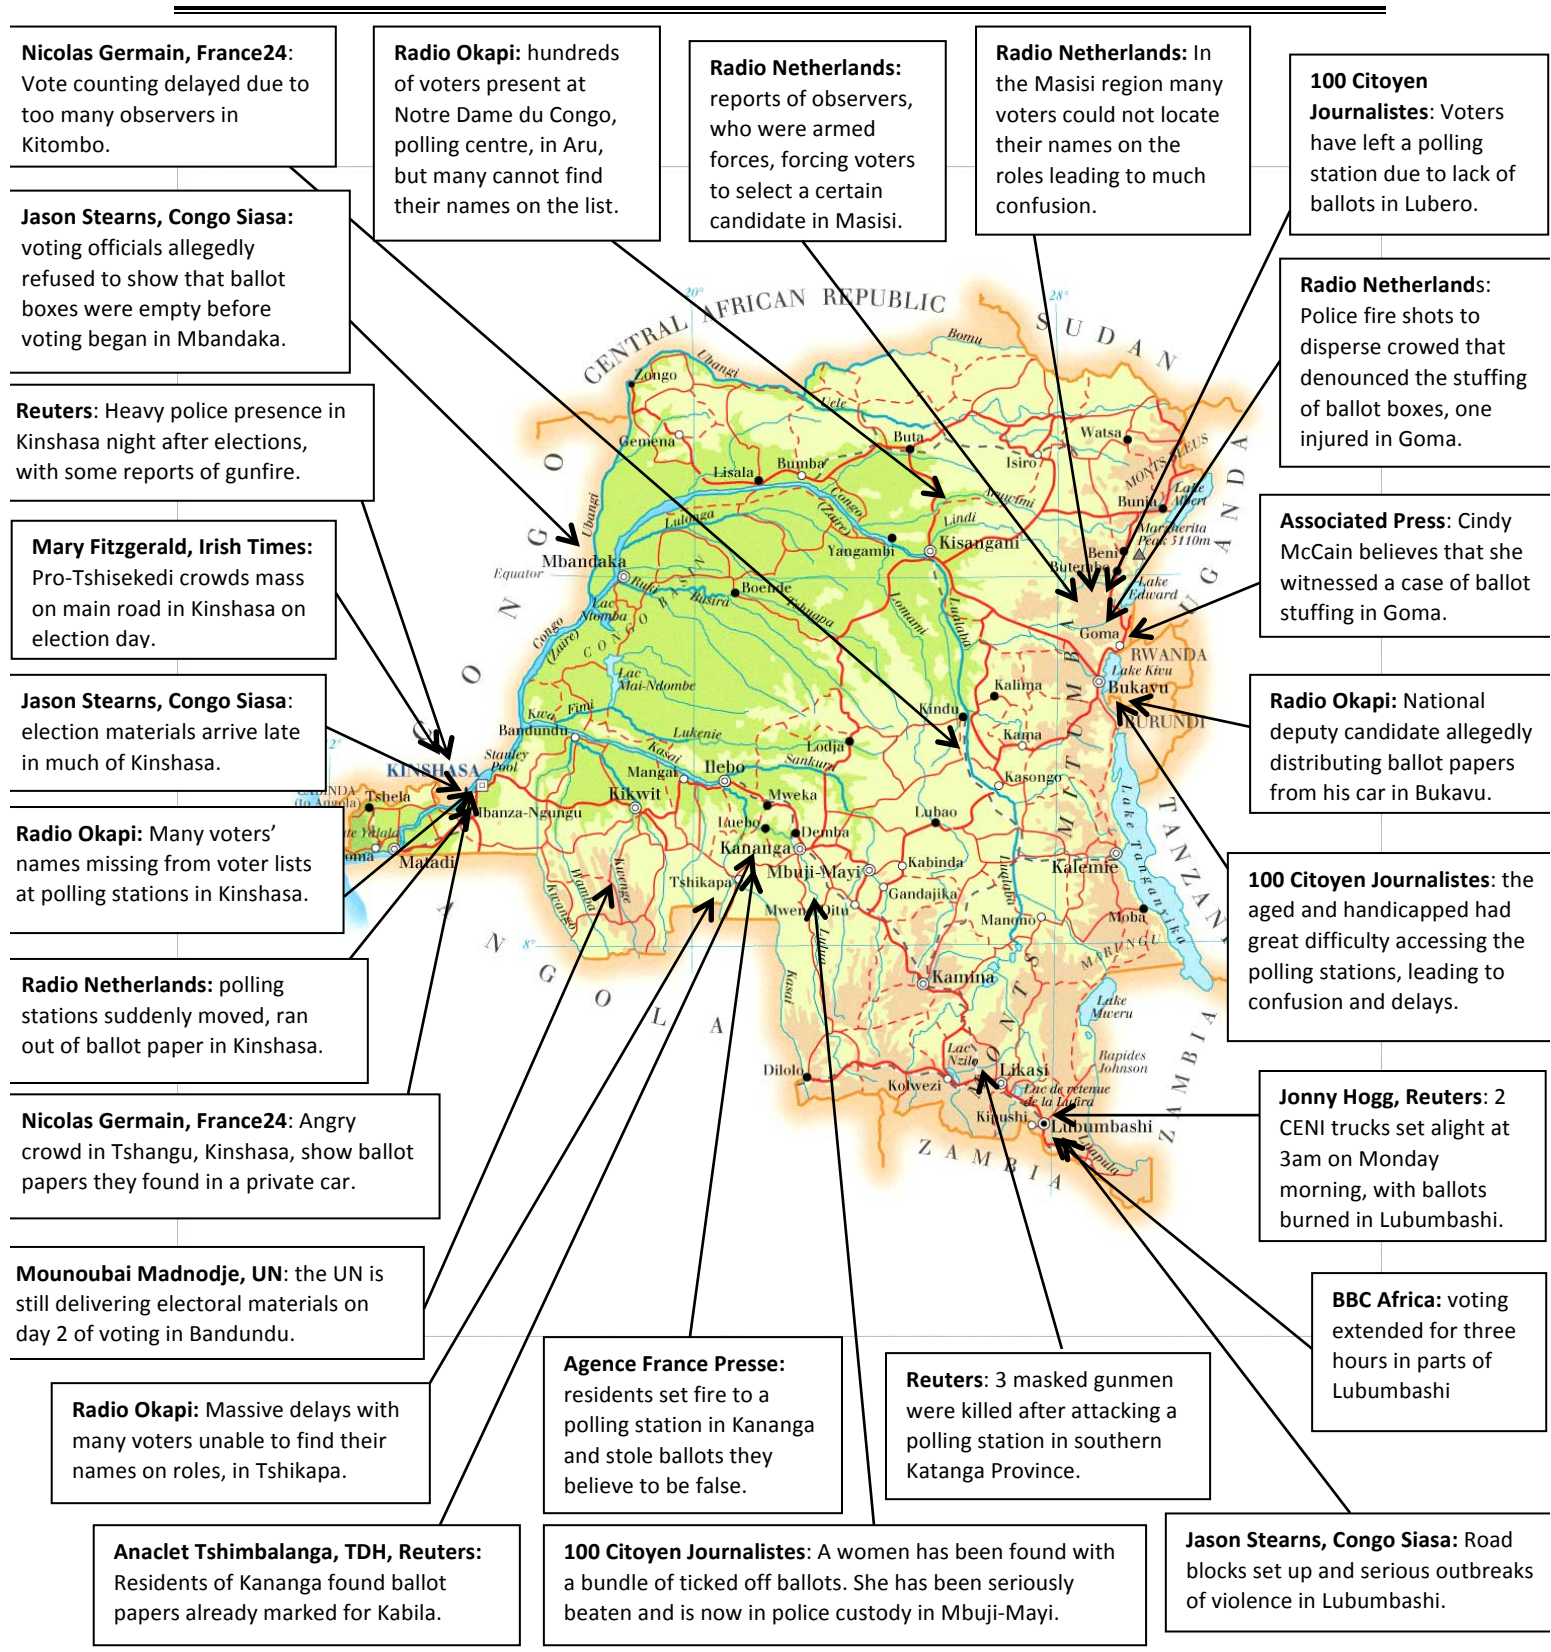

ELECTION DAY INCIDENT MAP FOR THE DEMOCRATIC REPUBLIC OF CONGO

Map taken and modified from [http://en.18dao.net/Map/Democratic Republic of the Congo](http://en.18dao.net/Map/Democratic%20Republic%20of%20the%20Congo)